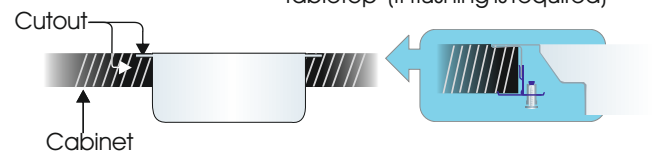

Step - 1

Bottom View

Place the sink in upside down position. Then attach clips into rectangular slots of the rim along the border, as shown in the sketch.

Step - 2

Granite Platform

Refer the sketch & make cut out in the tabletop 10 MM less from each side than the outer size of sink. Make the step as shown in figure for flushing the sink border with Tabletop (If flushing is required)

Step - 3

Fit Sink in the Platform

Lift the sink, turn it facing up. Lower it into the cutout smoothly.

Step - 4

Top view After Fiting platform

Botom view After Fiting platform

Turn the bracket of the clip 90 degrees so that the teeth of clips are under the tabletop. First tighten the center clips of each rail and then move to the outside clips. All clips must be tightened evenly. Do not over tighten the clips as damage can result.