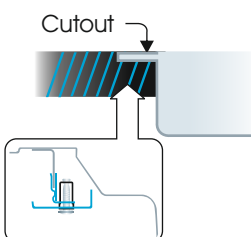

Step - 1

Bottom View

Place the sink in upside down position. Then attach clips into rectangular slots of the rim along the border, as shown in the sketch.

Step - 2

Granite Platform

Refer the sketch & make cut out in the tabletop 10 MM less from each side than the outer size of sink. Make the step as shown in figure for flushing the sink border with Tabletop (If flushing is required)

Step - 3

Fit Sink in the Platform

Lift the sink, turn it facing up. Lower it into the cutout smoothly.

Step - 4

Top view After Fiting platform

Botom view After Fiting platform

Turn the bracket of the clip 90 degrees so that the teeth of clips are under the tabletop. First tighten the center clips of each rail and then move to the outside clips. All clips must be tightened evenly. Do not over tighten the clips as damage can result.