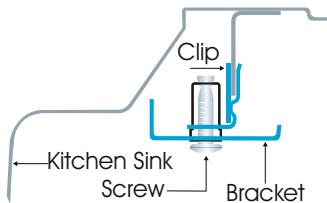

Place the sink in upside down position. Then attach clips into rectangular slots of the rim along the border, as shown in the sketch.