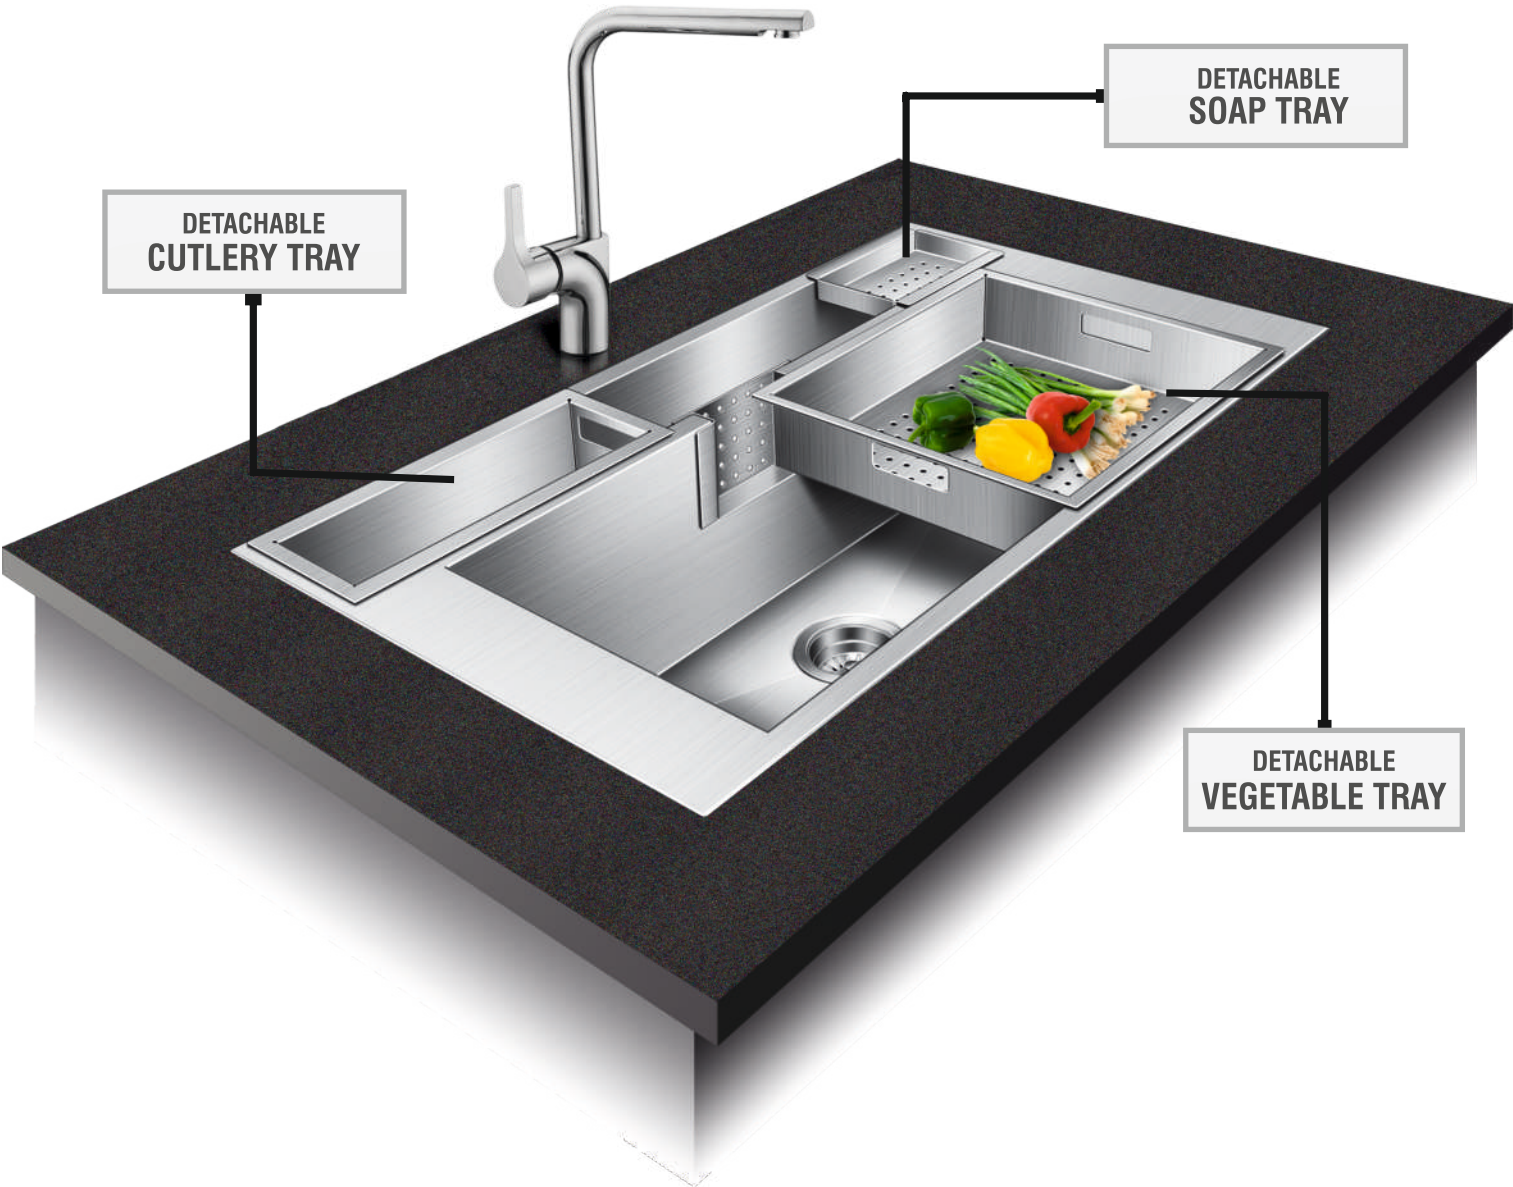

Smart Kitchen Solutions ...