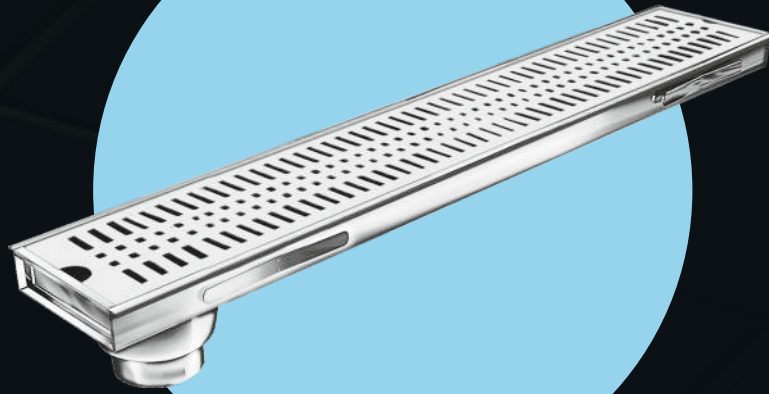

Another exclusive brand for kitchen and bathroom accessories, EBAX by **NIRALI BG**. Precision-crafted from AISI 304(18/8) grade stainless steel with 1 mm thickness & more, offering extensive range of stainless steel hygienic floor drains and bath sets.

EBAX range comes from Nirali BG, the renowned makers of stainless steel kitchen sinks with global experience. Just think it over.