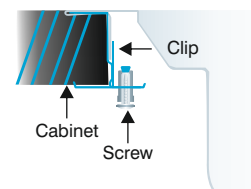

Step - 3

Fit Sink in the Platform

Lift the sink, turn it facing up. Lower it into the cutout smoothly.

Step - 4

Top view After Fiting platform

Botom view After Fiting platform

Turn the bracket of the clip 90 degrees so that the teeth of clips are under the tabletop. First tighten the center clips of each rail and then move to the outside clips. All clips must be tightened evenly. Do not over tighten the clips as damage can result.